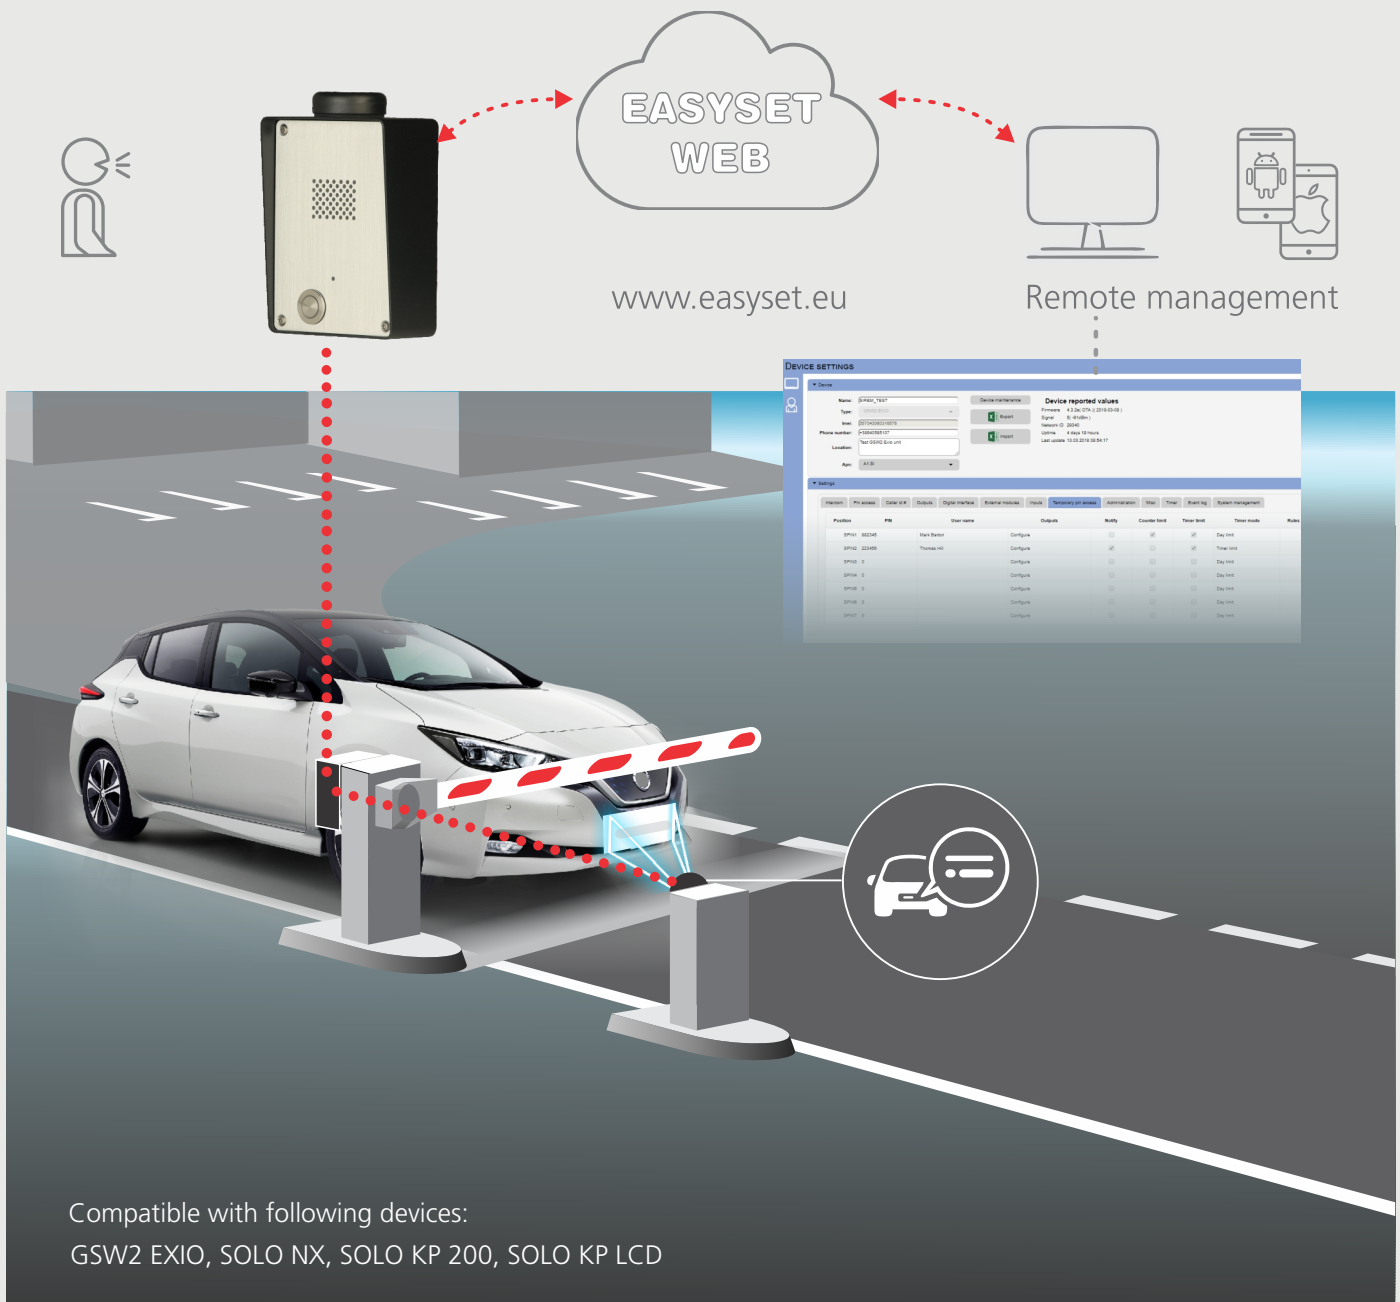

Automatic number plate recognition

Autonomous ANPR System with Remote Management

FEATURES:

- No LAN connection required
- 100% remote management
- Up to 1000 car plates entries
- Up to 10-digit license plate system
- Time Zone Settings
- Up to 2 relay outputs with timer built-in
- RFID/Keypad reader connection input
- Up to 2100 PIN codes for RFID/Keypad reader

- Up to 2100 Call to Open Telephone No.
- Up to 20.000 event logs stored inside control unit
- Out of the box solution

REMOTE MANAGEMENT:

- EasySet Web Remote Management Software
- EasySet Web Android app
- Eisware Web iOS app